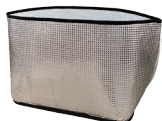

100% WATERPROOF - STUFF HANG STOCK

HANG STOCK MESH BAG 12L

OLIVE

SAND

BLACK

HANG STOCK MESH BAG 12L 69,000won

크기 :
W 360 x H 240 x D 260 mm
하중 : 8kg
무게 : 473g
소재 : EVA
용량 : 12L

HANG STOCK MESH BAG 35L

OLIVE

SAND

BLACK

HANG STOCK MESH BAG 35L 99,000won

크기 :
W 550 x H 330 x D 400 mm
하중 : 12kg
무게 : 948g
소재 : EVA
용량 : 35L

HANG STOCK ALUMI INNER

ALUMI INNER 12L

ALUMI INNER 35L

HANG STOCK ALUMI INNER 15,000won (12L) 25,000won (35L)

크기 :
W 340 x H 237 x D 225 mm (12L)
무게 : 60g
W 530 x H 315 x D 380 mm (35L)
무게 : 130g
소재 : 알루미늄

HANG STOCK STORAGE 11L

OLIVE

SAND

BLACK

HANG STOCK STORAGE 11L
28,000won