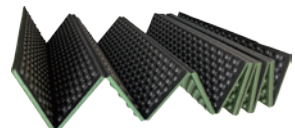

FOLDABLE RUNNER MAT

SAND

OLIVE

GRAY

FOLDABLE RUNNER MAT Traum

38,000won

크기 :
 W 1,810 x H 20 x D 600 mm (사용 시)
 W 155 x H 125 x D 600 mm (폴딩 시)
 무게 : 300g
 소재 : XPE

SOFT COOLER Cascade 4.0L

BLACK

SAND

OLIVE

SOFT COOLER Cascade 4.0L
45,000won

크기 :
W 210 x H 130 x D 150 mm
무게 : 157g
소재 : EPE, 알루미늄

**HANG STOCK
MESH BAG(35L)**

CAPACITY : 35 L
TEMPERATURE : -30c to 60c
LIMIT WEIGHT : 12.0 kg

100% WATERPROOF - STUFF