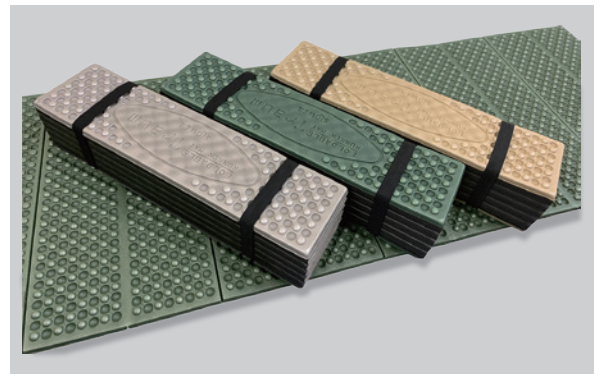

크기 :
W 1,180 x H 440 x D 255 mm (사용 시)
W 610 x H 85 x D 255 mm (폴딩 시)
두께 : 40mm
하중 : 160kg
무게 : 7,500g
소재 : HDPE(상판), STEEL(다리)

Traum

FOLDABLE RUNNER MAT

- *100% brand new and high quality Light weight, portable, foldable, easy to carry.
- *Waterproof and moisture-proof.
- *It's the best partner, when you after sport sit down on the ground in the park.
- *Great for indoor and outdoor use.